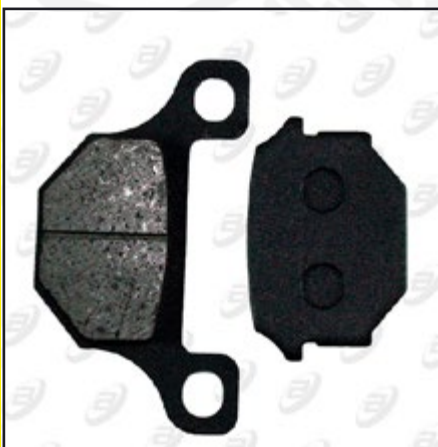

BAF-057

**BALATAS DE FRENO
DELANTERO DISCO-(Gold)**

IT RC-150 09-17 / IT V-200
18-20 / YA BWS-125 FI 22

BAF-ST011

**BALATAS FRENO
DELANTERO DISCO-(Gold)**

IT RC-150 AI 16-19 / SK GN-
125 / DARING RISKY 200 / IT
SPITFIRE 19 / IT DT-125 12-16