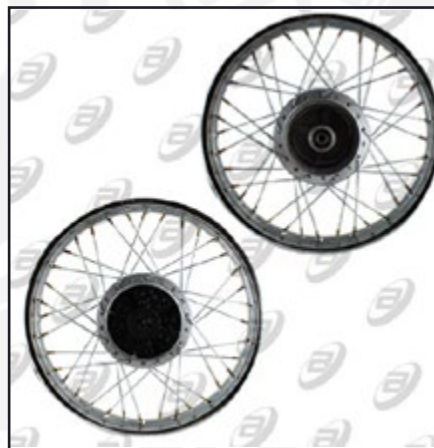

WHEEL LINE

LESSIA
Motorcycle Products

#SomosPartedeTuMoto

LESSIA[®]
Motorcycle Products

RIN-076

RIN DELANTERO 1.40 X 18
RAYOS GRIS 18"-(Rudos
Biker)

HO CARGO-150

RIN-077