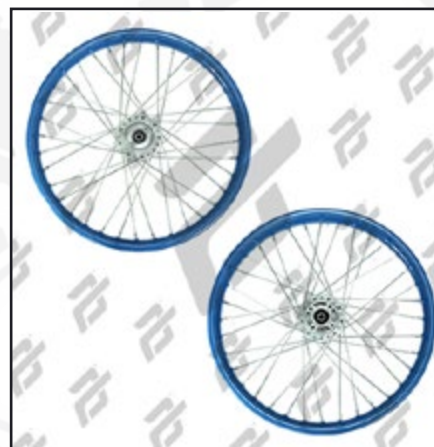

RIN-118

RIN DELANTERO 1.85 X 21
AZUL DISCO-(classic)

IT DM-250 20-22